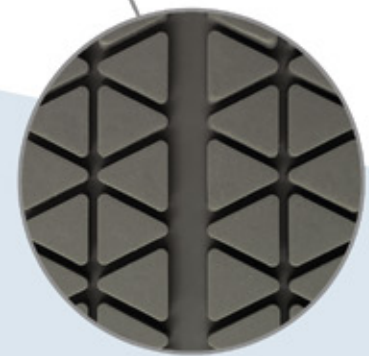

## Cloud Strap

<b>80834 Cloud White Strap</b>	2-11 UK
<b>80833 Cloud Pink Strap</b>	2-11 UK
<b>80832 Cloud Black Strap</b>	2-11 UK
<b>80831 Cloud Navy Strap</b>	2-11 UK
<b>80830 Cloud Blue Strap</b>	2-11 UK

## Cloud Insole

<b>80829 Cloud White-Grey insole</b>	2-11 UK
<b>80828 Cloud Pink-Fucsia insole</b>	2-11 UK
<b>80827 Cloud Black insole</b>	2-11 UK
<b>80826 Cloud Navy insole</b>	2-11 UK
<b>80825 Cloud Blue-Marine insole</b>	2-11 UK

**ROBUSTA**  
STEP FORWARD

Insole, Low density PU coated with microfibre

Non-stick SBS folding strap

Last generation monocoque EVA clog

Special non-slip nitrile inserts