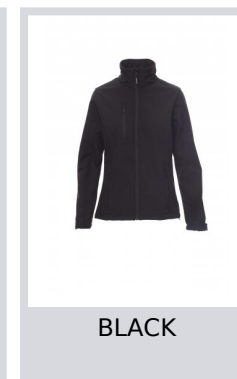

# DUBLIN LADY

001249-0355

WP/MM 8000 MVP/GR 3000 Women's comfort-fit jacket, long taped zip, adjustable cuffs with Velcro fastening, two outer pockets with zip.

**Composition:** 100% POLYESTER

**Appearance:** SOFT SHELL MECHANICAL STRETCH

## Colors

RED

NAVY BLUE

BLACK

STEEL GREY

ROYAL BLUE