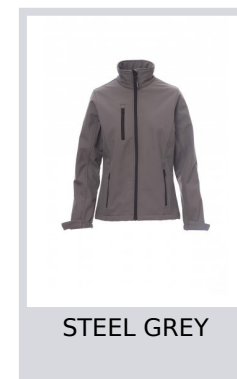

# DUBLIN LADY

001249-0355

WP/MM 8000 MVP/GR 3000 Women's comfort-fit jacket, long taped zip, adjustable cuffs with Velcro fastening, two outer pockets with zip.

**Composition:** 100% POLYESTER

**Appearance:** SOFT SHELL MECHANICAL STRETCH

## Colors

RED

NAVY BLUE

BLACK

STEEL GREY

ROYAL BLUE