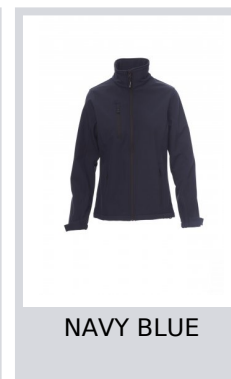

# DUBLIN LADY

001249-0355

WP/MM 8000 MVP/GR 3000 Women's comfort-fit jacket, long taped zip, adjustable cuffs with Velcro fastening, two outer pockets with zip.

**Composition:** 100% POLYESTER

**Appearance:** SOFT SHELL MECHANICAL STRETCH

## Colors

RED

NAVY BLUE

BLACK

STEEL GREY

ROYAL BLUE