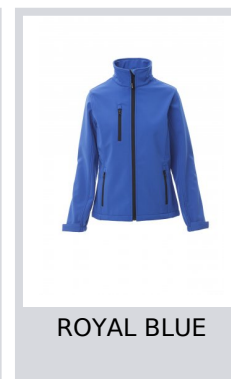

# DUBLIN LADY

001249-0355

WP/MM 8000 MVP/GR 3000 Women's comfort-fit jacket, long taped zip, adjustable cuffs with Velcro fastening, two outer pockets with zip.

**Composition:** 100% POLYESTER

**Appearance:** SOFT SHELL MECHANICAL STRETCH

## Colors

RED

NAVY BLUE

BLACK

STEEL GREY

ROYAL BLUE