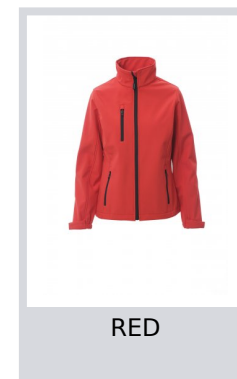

# DUBLIN LADY

001249-0355

WP/MM 8000 MVP/GR 3000 Women's comfort-fit jacket, long taped zip, adjustable cuffs with Velcro fastening, two outer pockets with zip.

**Composition:** 100% POLYESTER

**Appearance:** SOFT SHELL MECHANICAL STRETCH

## Colors

RED

NAVY BLUE

BLACK

STEEL GREY

ROYAL BLUE