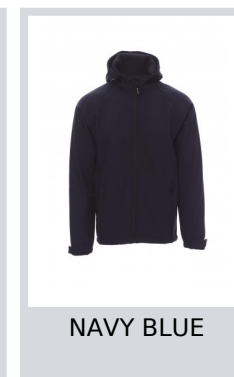

GALE

001044-0355

WP/MM 8000 MVP/GR 3000 Men's comfort-fit jacket with raglan sleeves, shaped hood with two seams and drawstring, long taped zip, adjustable cuffs with Velcro fastening, two outer pockets with zip.

Composition: 100% POLYESTER

Appearance: SOFT SHELL MECHANICAL STRETCH

Weight: 320 GR/MQ

Sizes: XS-S-M-L-XL-XXL-3XL-4XL-5XL

Packaging: 1/10

MADE IN: MADE IN CHINA

HS CODE: 62019300

Colors

Size Guide

Washing instructions

Certifications

International Sizes	XXS		XS		S		M		L		XL		XXL		3XL		4XL		5XL	
IT - DE	36	38	40	42	44	46	48	50	52	54	56	58	60	62	64	66	68	70	72	74
FR - ES	32	34	36	38	40	42	44	46	48	50	52	54	56	58	60	62	64	66	68	70
UK	29	30	31	33	34	36	38	39	41	42	44	46	47	48	50	52	53	55	56	58
(G) - cm	37	37	38	38	39	39	40	40	41	41	42,5	42,5	44	44	45	45	46	46	47	47
(G) - in	14½	14½	15	15	15½	15½	15¾	15¾	16	16	16¾	16¾	17¼	17¼	17¾	17¾	18	18	18½	18½
(A) - cm	72	76	80	84	88	92	96	100	104	108	112	116	120	124	128	132	136	140	144	148
(A) - in	28	30	31	33	34	36	38	39	41	42	44	46	47	48	50	52	53	55	56	58
(B) - cm	64	68	72	74	76	80	84	88	92	96	100	104	108	112	116	120	124	128	132	136
(B) - in	25	27	28	29	30	32	33	34	36	38	40	41	43	45	46	48	49	51	52	54
(C) - cm	80	84	88	90	92	96	100	104	108	112	116	120	124	128	132	136	140	144	148	152
(C) - in	31	33	34	35	36	38	39	41	42	44	46	47	49	50	52	53	55	56	58	59
(D) - cm	82	82	84	84	85	85	86	86	87	87	88	88	88	88	88	88	89	89	89	89
(D) - in	32	32	33	33	33	33	33	33	34	34	34	34	34	34	34	34	35	35	35	35
(E) - cm					170/181				175/187				175/189							
(E) - in					67/71				69/73				69/75