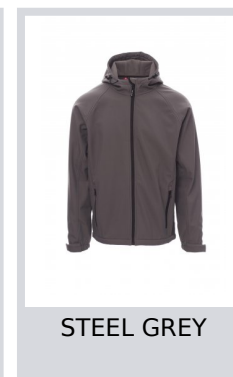

GALE

001044-0355

WP/MM 8000 MVP/GR 3000 Men's comfort-fit jacket with raglan sleeves, shaped hood with two seams and drawstring, long taped zip, adjustable cuffs with Velcro fastening, two outer pockets with zip.

Composition: 100% POLYESTER

Appearance: SOFT SHELL MECHANICAL STRETCH

Weight: 320 GR/MQ

Sizes: XS-S-M-L-XL-XXL-3XL-4XL-5XL

Packaging: 1/10

MADE IN: MADE IN CHINA

HS CODE: 62019300

Colors

Size Guide

Washing instructions

Certifications

International Sizes	XXS		XS		S		M		L		XL		XXL		3XL		4XL		5XL	
IT - DE	36	38	40	42	44	46	48	50	52	54	56	58	60	62	64	66	68	70	72	74
FR - ES	32	34	36	38	40	42	44	46	48	50	52	54	56	58	60	62	64	66	68	70
UK	29	30	31	33	34	36	38	39	41	42	44	46	47	48	50	52	53	55	56	58
(G) - cm	37	37	38	38	39	39	40	40	41	41	42,5	42,5	44	44	45	45	46	46	47	47
(G) - in	14½	14½	15	15	15½	15½	15¾	15¾	16	16	16¾	16¾	17¼	17¼	17¾	17¾	18	18	18½	18½
(A) - cm	72	76	80	84	88	92	96	100	104	108	112	116	120	124	128	132	136	140	144	148
(A) - in	28	30	31	33	34	36	38	39	41	42	44	46	47	48	50	52	53	55	56	58
(B) - cm	64	68	72	74	76	80	84	88	92	96	100	104	108	112	116	120	124	128	132	136
(B) - in	25	27	28	29	30	32	33	34	36	38	40	41	43	45	46	48	49	51	52	54
(C) - cm	80	84	88	90	92	96	100	104	108	112	116	120	124	128	132	136	140	144	148	152
(C) - in	31	33	34	35	36	38	39	41	42	44	46	47	49	50	52	53	55	56	58	59
(D) - cm	82	82	84	84	85	85	86	86	87	87	88	88	88	88	88	88	89	89	89	89
(D) - in	32	32	33	33	33	33	33	33	34	34	34	34	34	34	34	34	35	35	35	35
(E) - cm					170/181				175/187				175/189							
(E) - in					67/71				69/73				69/75