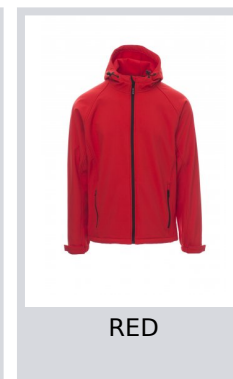

GALE

001044-0355

WP/MM 8000 MVP/GR 3000 Men's comfort-fit jacket with raglan sleeves, shaped hood with two seams and drawstring, long taped zip, adjustable cuffs with Velcro fastening, two outer pockets with zip.

Composition: 100% POLYESTER

Appearance: SOFT SHELL MECHANICAL STRETCH

Weight: 320 GR/MQ

Sizes: XS-S-M-L-XL-XXL-3XL-4XL-5XL

Packaging: 1/10

MADE IN: MADE IN CHINA

HS CODE: 62019300

Colors

Size Guide

Washing instructions

Certifications

International Sizes	XXS		XS		S		M		L		XL		XXL		3XL		4XL		5XL	
IT - DE	36	38	40	42	44	46	48	50	52	54	56	58	60	62	64	66	68	70	72	74
FR - ES	32	34	36	38	40	42	44	46	48	50	52	54	56	58	60	62	64	66	68	70
UK	29	30	31	33	34	36	38	39	41	42	44	46	47	48	50	52	53	55	56	58
(G) - cm	37	37	38	38	39	39	40	40	41	41	42,5	42,5	44	44	45	45	46	46	47	47
(G) - in	14½	14½	15	15	15½	15½	15¾	15¾	16	16	16¾	16¾	17¼	17¼	17¾	17¾	18	18	18½	18½
(A) - cm	72	76	80	84	88	92	96	100	104	108	112	116	120	124	128	132	136	140	144	148
(A) - in	28	30	31	33	34	36	38	39	41	42	44	46	47	48	50	52	53	55	56	58
(B) - cm	64	68	72	74	76	80	84	88	92	96	100	104	108	112	116	120	124	128	132	136
(B) - in	25	27	28	29	30	32	33	34	36	38	40	41	43	45	46	48	49	51	52	54
(C) - cm	80	84	88	90	92	96	100	104	108	112	116	120	124	128	132	136	140	144	148	152
(C) - in	31	33	34	35	36	38	39	41	42	44	46	47	49	50	52	53	55	56	58	59
(D) - cm	82	82	84	84	85	85	86	86	87	87	88	88	88	88	88	88	89	89	89	89
(D) - in	32	32	33	33	33	33	33	33	34	34	34	34	34	34	34	34	35	35	35	35
(E) - cm					170/181				175/187				175/189							
(E) - in					67/71				69/73				69/75