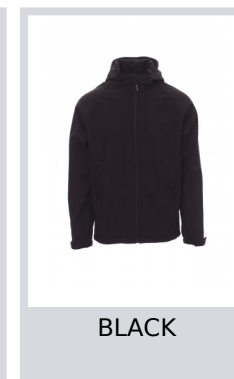

GALE

001044-0355

WP/MM 8000 MVP/GR 3000 Men's comfort-fit jacket with raglan sleeves, shaped hood with two seams and drawstring, long taped zip, adjustable cuffs with Velcro fastening, two outer pockets with zip.

Composition: 100% POLYESTER

Appearance: SOFT SHELL MECHANICAL STRETCH

Weight: 320 GR/MQ

Sizes: XS-S-M-L-XL-XXL-3XL-4XL-5XL

Packaging: 1/10

MADE IN: MADE IN CHINA

HS CODE: 62019300

Colors

Size Guide

Washing instructions

Certifications

International Sizes	XXS		XS		S		M		L		XL		XXL		3XL		4XL		5XL	
IT - DE	36	38	40	42	44	46	48	50	52	54	56	58	60	62	64	66	68	70	72	74
FR - ES	32	34	36	38	40	42	44	46	48	50	52	54	56	58	60	62	64	66	68	70
UK	29	30	31	33	34	36	38	39	41	42	44	46	47	48	50	52	53	55	56	58
(G) - cm	37	37	38	38	39	39	40	40	41	41	42,5	42,5	44	44	45	45	46	46	47	47
(G) - in	14½	14½	15	15	15½	15½	15¾	15¾	16	16	16¾	16¾	17¼	17¼	17¾	17¾	18	18	18½	18½
(A) - cm	72	76	80	84	88	92	96	100	104	108	112	116	120	124	128	132	136	140	144	148
(A) - in	28	30	31	33	34	36	38	39	41	42	44	46	47	48	50	52	53	55	56	58
(B) - cm	64	68	72	74	76	80	84	88	92	96	100	104	108	112	116	120	124	128	132	136
(B) - in	25	27	28	29	30	32	33	34	36	38	40	41	43	45	46	48	49	51	52	54
(C) - cm	80	84	88	90	92	96	100	104	108	112	116	120	124	128	132	136	140	144	148	152
(C) - in	31	33	34	35	36	38	39	41	42	44	46	47	49	50	52	53	55	56	58	59
(D) - cm	82	82	84	84	85	85	86	86	87	87	88	88	88	88	88	88	89	89	89	89
(D) - in	32	32	33	33	33	33	33	33	34	34	34	34	34	34	34	34	35	35	35	35
(E) - cm					170/181				175/187				175/189							
(E) - in					67/71				69/73				69/75