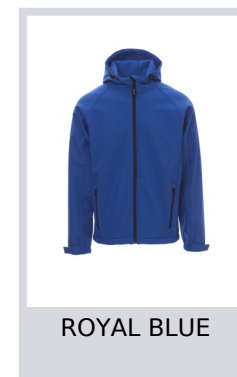

GALE

001044-0355

WP/MM 8000 MVP/GR 3000 Men's comfort-fit jacket with raglan sleeves, shaped hood with two seams and drawstring, long taped zip, adjustable cuffs with Velcro fastening, two outer pockets with zip.

Composition: 100% POLYESTER

Appearance: SOFT SHELL MECHANICAL STRETCH

Weight: 320 GR/MQ

Sizes: XS-S-M-L-XL-XXL-3XL-4XL-5XL

Packaging: 1/10

MADE IN: MADE IN CHINA

HS CODE: 62019300

Colors

Size Guide

Washing instructions

Certifications

International Sizes	XXS		XS		S		M		L		XL		XXL		3XL		4XL		5XL	
IT - DE	36	38	40	42	44	46	48	50	52	54	56	58	60	62	64	66	68	70	72	74
FR - ES	32	34	36	38	40	42	44	46	48	50	52	54	56	58	60	62	64	66	68	70
UK	29	30	31	33	34	36	38	39	41	42	44	46	47	48	50	52	53	55	56	58
(G) - cm	37	37	38	38	39	39	40	40	41	41	42,5	42,5	44	44	45	45	46	46	47	47
(G) - in	14½	14½	15	15	15½	15½	15¾	15¾	16	16	16¾	16¾	17¼	17¼	17¾	17¾	18	18	18½	18½
(A) - cm	72	76	80	84	88	92	96	100	104	108	112	116	120	124	128	132	136	140	144	148
(A) - in	28	30	31	33	34	36	38	39	41	42	44	46	47	48	50	52	53	55	56	58
(B) - cm	64	68	72	74	76	80	84	88	92	96	100	104	108	112	116	120	124	128	132	136
(B) - in	25	27	28	29	30	32	33	34	36	38	40	41	43	45	46	48	49	51	52	54
(C) - cm	80	84	88	90	92	96	100	104	108	112	116	120	124	128	132	136	140	144	148	152
(C) - in	31	33	34	35	36	38	39	41	42	44	46	47	49	50	52	53	55	56	58	59
(D) - cm	82	82	84	84	85	85	86	86	87	87	88	88	88	88	88	88	89	89	89	89
(D) - in	32	32	33	33	33	33	33	33	34	34	34	34	34	34	34	34	35	35	35	35
(E) - cm					170/181				175/187				175/189							
(E) - in					67/71				69/73				69/75