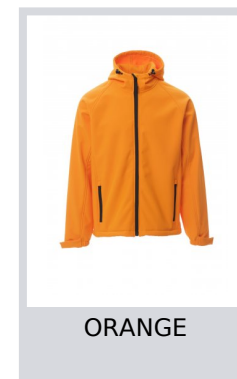

GALE

001044-0355

WP/MM 8000 MVP/GR 3000 Men's comfort-fit jacket with raglan sleeves, shaped hood with two seams and drawstring, long taped zip, adjustable cuffs with Velcro fastening, two outer pockets with zip.

Composition: 100% POLYESTER

Appearance: SOFT SHELL MECHANICAL STRETCH

Weight: 320 GR/MQ

Sizes: XS-S-M-L-XL-XXL-3XL-4XL-5XL

Packaging: 1/10

MADE IN: MADE IN CHINA

HS CODE: 62019300

Colors

Size Guide

Washing instructions

Certifications

International Sizes	XXS		XS		S		M		L		XL		XXL		3XL		4XL		5XL	
IT - DE	36	38	40	42	44	46	48	50	52	54	56	58	60	62	64	66	68	70	72	74
FR - ES	32	34	36	38	40	42	44	46	48	50	52	54	56	58	60	62	64	66	68	70
UK	29	30	31	33	34	36	38	39	41	42	44	46	47	48	50	52	53	55	56	58
(G) - cm	37	37	38	38	39	39	40	40	41	41	42,5	42,5	44	44	45	45	46	46	47	47
(G) - in	14½	14½	15	15	15½	15½	15¾	15¾	16	16	16¾	16¾	17¼	17¼	17¾	17¾	18	18	18½	18½
(A) - cm	72	76	80	84	88	92	96	100	104	108	112	116	120	124	128	132	136	140	144	148
(A) - in	28	30	31	33	34	36	38	39	41	42	44	46	47	48	50	52	53	55	56	58
(B) - cm	64	68	72	74	76	80	84	88	92	96	100	104	108	112	116	120	124	128	132	136
(B) - in	25	27	28	29	30	32	33	34	36	38	40	41	43	45	46	48	49	51	52	54
(C) - cm	80	84	88	90	92	96	100	104	108	112	116	120	124	128	132	136	140	144	148	152
(C) - in	31	33	34	35	36	38	39	41	42	44	46	47	49	50	52	53	55	56	58	59
(D) - cm	82	82	84	84	85	85	86	86	87	87	88	88	88	88	88	88	89	89	89	89
(D) - in	32	32	33	33	33	33	33	33	34	34	34	34	34	34	34	34	35	35	35	35
(E) - cm					170/181				175/187				175/189							
(E) - in					67/71				69/73				69/75