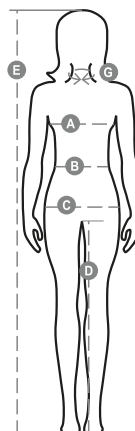

SUNNY

000219-0053

WP/MM 8000 MVP/GR 5000 Women's comfort-fit jacket, long taped SBS zip, adjustable cuffs with Velcro fastening, two side pockets with zip, ski pass pocket on the arm.

Composition: 93% POLYESTER + 7 %ELASTANE

Appearance: SOFT-SHELL

Weight: 330 GR/MQ

Sizes: XS-S-M-L-XL-XXL

Packaging: 1/10

MADE IN: MADE IN CHINA

HS CODE: 62029300

Colors

Size Guide

International Sizes	XS		S		M		L		XL		XXL		3XL	
IT	34	36	38	40	42	44	46	48	50	52	54	56	58	60
FR - ES	30	32	34	36	38	40	42	44	46	48	50	52	54	56
DE	28	30	32	34	36	38	40	42	44	46	48	50	52	54
UK	2	4	6	8	10	12	14	16	18	20	22	24	26	28
(G) - cm	36	36	37	37	38,5	38,5	39,5	39,5	41	41	42	42	43	43
(G) - in	14	14	14½	14½	15	15	15½	15½	16	16	16½	16½	17	17
(A) - cm	72	76	80	84	88	92	96	100	104	108	112	116	120	124
(A) - in	28	30	31	33	35	36	37	39	41	42	44	45	47	48
(B) - cm	54	58	62	66	70	74	76	80	84	88	92	96	100	104
(B) - in	21	23	24	26	27	29	30	31	33	35	36	38	39	41
(C) - cm	80	84	88	92	96	100	104	108	112	116	120	124	128	132
(C) - in	31	33	35	36	38	39	41	42	44	45	47	48	50	51
(D) - cm	81	81	82	82	82	82	83	83	84	84	84	84	85	85
(D) - in	32	32	32	32	32	32	32	32	33	33	33	33	34	34
(E) - cm	160/175						168/185							
(E) - in	63/69						66/73							