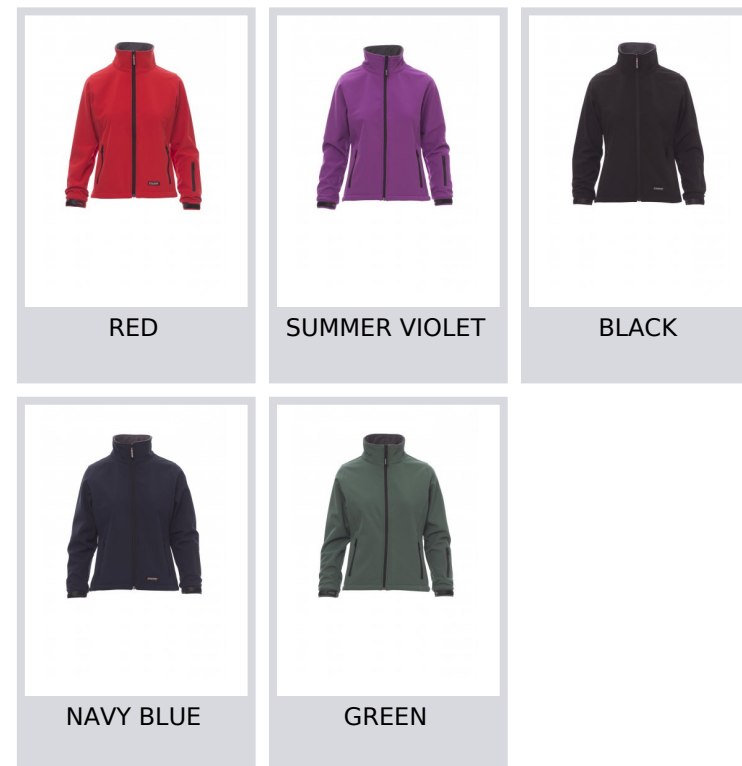

SUNNY

000219-0053

WP/MM 8000 MVP/GR 5000 Women's comfort-fit jacket, long taped SBS zip, adjustable cuffs with Velcro fastening, two side pockets with zip, ski pass pocket on the arm.

Composition: 93% POLYESTER + 7 %ELASTANE

Appearance: SOFT-SHELL

Weight: 330 GR/MQ

Sizes: XS-S-M-L-XL-XXL

Packaging: 1/10

MADE IN: MADE IN CHINA

HS CODE: 62029300

Colors

Size Guide