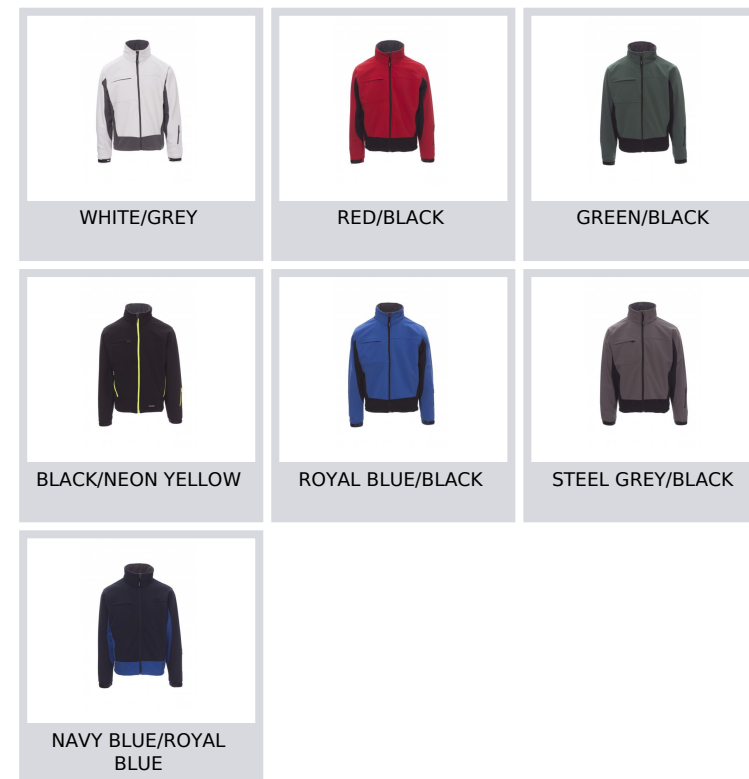

STORM

000215-0053

WP/MM 8000 MVP/GR 5000 Men's two-tone comfort-fit jacket with long taped SBS zip, foldaway hood, adjustable cuffs with Velcro fastening, two side pockets with zip, breast pocket with foldaway badge holder, ski pass pocket on the arm, drawstring waist. Inner pocket and two zips for easier printing and embroidery on the chest and shoulders.

Composition: 93% POLYESTER + 7 %ELASTANE

Appearance: SOFT-SHELL

Weight: 330 GR/MQ

Sizes: XS-S-M-L-XL-XXL-3XL-4XL-5XL

Packaging: 1/10

MADE IN: MADE IN CHINA

HS CODE: 62019300

Colors