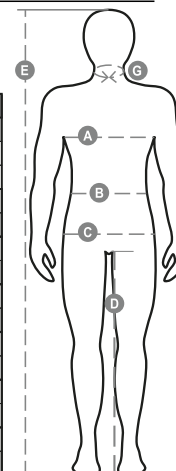

STORM

000215-0053

WP/MM 8000 MVP/GR 5000 Men's two-tone comfort-fit jacket with long taped SBS zip, foldaway hood, adjustable cuffs with Velcro fastening, two side pockets with zip, breast pocket with foldaway badge holder, ski pass pocket on the arm, drawstring waist. Inner pocket and two zips for easier printing and embroidery on the chest and shoulders.

Composition: 93% POLYESTER + 7 %ELASTANE

Appearance: SOFT-SHELL

Weight: 330 GR/MQ

Sizes: XS-S-M-L-XL-XXL-3XL-4XL-5XL

Packaging: 1/10

MADE IN: MADE IN CHINA

HS CODE: 62019300

Colors

Size Guide

International Sizes	XXS		XS		S		M		L		XL		XXL		3XL		4XL		5XL	
IT - DE	36	38	40	42	44	46	48	50	52	54	56	58	60	62	64	66	68	70	72	74
FR - ES	32	34	36	38	40	42	44	46	48	50	52	54	56	58	60	62	64	66	68	70
UK	29	30	31	33	34	36	38	39	41	42	44	46	47	48	50	52	53	55	56	58
(G) - cm	37	37	38	38	39	39	40	40	41	41	42,5	42,5	44	44	45	45	46	46	47	47
(G) - in	14½	14½	15	15	15½	15½	15¾	15¾	16	16	16¾	16¾	17¼	17¼	17¾	17¾	18	18	18½	18½
(A) - cm	72	76	80	84	88	92	96	100	104	108	112	116	120	124	128	132	136	140	144	148
(A) - in	28	30	31	33	34	36	38	39	41	42	44	46	47	48	50	52	53	55	56	58
(B) - cm	64	68	72	74	76	80	84	88	92	96	100	104	108	112	116	120	124	128	132	136
(B) - in	25	27	28	29	30	32	33	34	36	38	40	41	43	45	46	48	49	51	52	54
(C) - cm	80	84	88	90	92	96	100	104	108	112	116	120	124	128	132	136	140	144	148	152
(C) - in	31	33	34	35	36	38	39	41	42	44	46	47	49	50	52	53	55	56	58	59
(D) - cm	82	82	84	84	85	85	86	86	87	87	88	88	88	88	88	88	89	89	89	89
(D) - in	32	32	33	33	33	33	33	33	34	34	34	34	34	34	34	34	35	35	35	35
(E) - cm					170/181				175/187				175/189							
(E) - in					67/71				69/73				69/75							