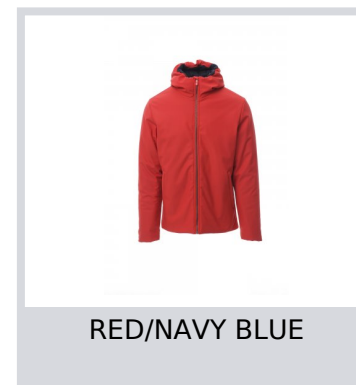

OREGON

001517-0489

WP/MM 8000 MVP/GR 3000 Men's padded jacket with hood, full SBS plastic zip with metal "auto lock. pull, two external zipped pockets, one internal zipped pocket.

Composition: 78% NYLON + 22% ELASTANE

Appearance: SOFT-SHELL

Weight: 330 GR/MQ

Sizes: XS-S-M-L-XL-XXL-3XL-4XL-5XL

Packaging: 1/5

MADE IN: MADE IN CHINA

HS CODE: 62019300

Colors

Washing instructions

Certifications

Size Guide

International Sizes	XXS		XS		S		M		L		XL		XXL		3XL		4XL		5XL	
IT - DE	36	38	40	42	44	46	48	50	52	54	56	58	60	62	64	66	68	70	72	74
FR - ES	32	34	36	38	40	42	44	46	48	50	52	54	56	58	60	62	64	66	68	70
UK	29	30	31	33	34	36	38	39	41	42	44	46	47	48	50	52	53	55	56	58
(G) - cm	37	37	38	38	39	39	40	40	41	41	42,5	42,5	44	44	45	45	46	46	47	47
(G) - in	14½	14½	15	15	15½	15½	15¾	15¾	16	16	16¾	16¾	17¼	17¼	17¾	17¾	18	18	18½	18½
(A) - cm	72	76	80	84	88	92	96	100	104	108	112	116	120	124	128	132	136	140	144	148
(A) - in	28	30	31	33	34	36	38	39	41	42	44	46	47	48	50	52	53	55	56	58
(B) - cm	64	68	72	74	76	80	84	88	92	96	100	104	108	112	116	120	124	128	132	136
(B) - in	25	27	28	29	30	32	33	34	36	38	40	41	43	45	46	48	49	51	52	54
(C) - cm	80	84	88	90	92	96	100	104	108	112	116	120	124	128	132	136	140	144	148	152
(C) - in	31	33	34	35	36	38	39	41	42	44	46	47	49	50	52	53	55	56	58	59
(D) - cm	82	82	84	84	85	85	86	86	87	87	88	88	88	88	88	88	89	89	89	89
(D) - in	32	32	33	33	33	33	33	33	34	34	34	34	34	34	34	34	35	35	35	35
(E) - cm	170/181				175/187				175/189											
(E) - in	67/71				69/73				69/75