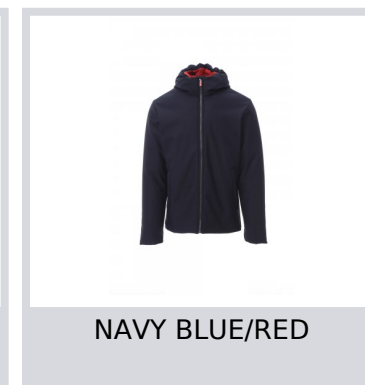

OREGON

001517-0489

WP/MM 8000 MVP/GR 3000 Men's padded jacket with hood, full SBS plastic zip with metal "auto lock. pull, two external zipped pockets, one internal zipped pocket.

Composition: 78% NYLON + 22% ELASTANE

Appearance: SOFT-SHELL

Weight: 330 GR/MQ

Sizes: XS-S-M-L-XL-XXL-3XL-4XL-5XL

Packaging: 1/5

MADE IN: MADE IN CHINA

HS CODE: 62019300

Colors

Washing instructions

Certifications

Size Guide

International Sizes	XXS		XS		S		M		L		XL		XXL		3XL		4XL		5XL	
IT - DE	36	38	40	42	44	46	48	50	52	54	56	58	60	62	64	66	68	70	72	74
FR - ES	32	34	36	38	40	42	44	46	48	50	52	54	56	58	60	62	64	66	68	70
UK	29	30	31	33	34	36	38	39	41	42	44	46	47	48	50	52	53	55	56	58
(G) - cm	37	37	38	38	39	39	40	40	41	41	42,5	42,5	44	44	45	45	46	46	47	47
(G) - in	14½	14½	15	15	15½	15½	15¾	15¾	16	16	16¾	16¾	17¼	17¼	17¾	17¾	18	18	18½	18½
(A) - cm	72	76	80	84	88	92	96	100	104	108	112	116	120	124	128	132	136	140	144	148
(A) - in	28	30	31	33	34	36	38	39	41	42	44	46	47	48	50	52	53	55	56	58
(B) - cm	64	68	72	74	76	80	84	88	92	96	100	104	108	112	116	120	124	128	132	136
(B) - in	25	27	28	29	30	32	33	34	36	38	40	41	43	45	46	48	49	51	52	54
(C) - cm	80	84	88	90	92	96	100	104	108	112	116	120	124	128	132	136	140	144	148	152
(C) - in	31	33	34	35	36	38	39	41	42	44	46	47	49	50	52	53	55	56	58	59
(D) - cm	82	82	84	84	85	85	86	86	87	87	88	88	88	88	88	88	89	89	89	89
(D) - in	32	32	33	33	33	33	33	33	34	34	34	34	34	34	34	34	35	35	35	35
(E) - cm	170/181				175/187				175/189											
(E) - in	67/71				69/73				69/75