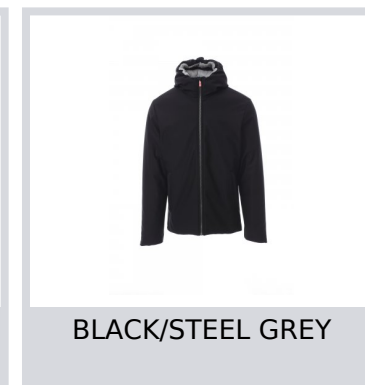

OREGON

001517-0489

WP/MM 8000 MVP/GR 3000 Men's padded jacket with hood, full SBS plastic zip with metal "auto lock. pull, two external zipped pockets, one internal zipped pocket.

Composition: 78% NYLON + 22% ELASTANE

Appearance: SOFT-SHELL

Weight: 330 GR/MQ

Sizes: XS-S-M-L-XL-XXL-3XL-4XL-5XL

Packaging: 1/5

MADE IN: MADE IN CHINA

HS CODE: 62019300

Colors

Washing instructions

Certifications

Size Guide

International Sizes	XXS		XS		S		M		L		XL		XXL		3XL		4XL		5XL	
IT - DE	36	38	40	42	44	46	48	50	52	54	56	58	60	62	64	66	68	70	72	74
FR - ES	32	34	36	38	40	42	44	46	48	50	52	54	56	58	60	62	64	66	68	70
UK	29	30	31	33	34	36	38	39	41	42	44	46	47	48	50	52	53	55	56	58
(G) - cm	37	37	38	38	39	39	40	40	41	41	42,5	42,5	44	44	45	45	46	46	47	47
(G) - in	14½	14½	15	15	15½	15½	15¾	15¾	16	16	16¾	16¾	17¼	17¼	17¾	17¾	18	18	18½	18½
(A) - cm	72	76	80	84	88	92	96	100	104	108	112	116	120	124	128	132	136	140	144	148
(A) - in	28	30	31	33	34	36	38	39	41	42	44	46	47	48	50	52	53	55	56	58
(B) - cm	64	68	72	74	76	80	84	88	92	96	100	104	108	112	116	120	124	128	132	136
(B) - in	25	27	28	29	30	32	33	34	36	38	40	41	43	45	46	48	49	51	52	54
(C) - cm	80	84	88	90	92	96	100	104	108	112	116	120	124	128	132	136	140	144	148	152
(C) - in	31	33	34	35	36	38	39	41	42	44	46	47	49	50	52	53	55	56	58	59
(D) - cm	82	82	84	84	85	85	86	86	87	87	88	88	88	88	88	88	89	89	89	89
(D) - in	32	32	33	33	33	33	33	33	34	34	34	34	34	34	34	34	35	35	35	35
(E) - cm	170/181				175/187				175/189											
(E) - in	67/71				69/73				69/75