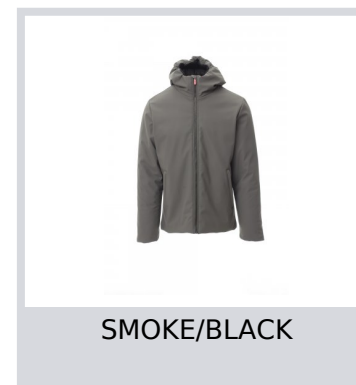

OREGON

001517-0489

WP/MM 8000 MVP/GR 3000 Men's padded jacket with hood, full SBS plastic zip with metal "auto lock. pull, two external zipped pockets, one internal zipped pocket.

Composition: 78% NYLON + 22% ELASTANE

Appearance: SOFT-SHELL

Weight: 330 GR/MQ

Sizes: XS-S-M-L-XL-XXL-3XL-4XL-5XL

Packaging: 1/5

MADE IN: MADE IN CHINA

HS CODE: 62019300

Colors

Washing instructions

Certifications

Size Guide

International Sizes	XXS		XS		S		M		L		XL		XXL		3XL		4XL		5XL	
IT - DE	36	38	40	42	44	46	48	50	52	54	56	58	60	62	64	66	68	70	72	74
FR - ES	32	34	36	38	40	42	44	46	48	50	52	54	56	58	60	62	64	66	68	70
UK	29	30	31	33	34	36	38	39	41	42	44	46	47	48	50	52	53	55	56	58
(G) - cm	37	37	38	38	39	39	40	40	41	41	42,5	42,5	44	44	45	45	46	46	47	47
(G) - in	14½	14½	15	15	15½	15½	15¾	15¾	16	16	16¾	16¾	17¼	17¼	17¾	17¾	18	18	18½	18½
(A) - cm	72	76	80	84	88	92	96	100	104	108	112	116	120	124	128	132	136	140	144	148
(A) - in	28	30	31	33	34	36	38	39	41	42	44	46	47	48	50	52	53	55	56	58
(B) - cm	64	68	72	74	76	80	84	88	92	96	100	104	108	112	116	120	124	128	132	136
(B) - in	25	27	28	29	30	32	33	34	36	38	40	41	43	45	46	48	49	51	52	54
(C) - cm	80	84	88	90	92	96	100	104	108	112	116	120	124	128	132	136	140	144	148	152
(C) - in	31	33	34	35	36	38	39	41	42	44	46	47	49	50	52	53	55	56	58	59
(D) - cm	82	82	84	84	85	85	86	86	87	87	88	88	88	88	88	88	89	89	89	89
(D) - in	32	32	33	33	33	33	33	33	34	34	34	34	34	34	34	34	35	35	35	35
(E) - cm	170/181				175/187				175/189											
(E) - in	67/71				69/73				69/75