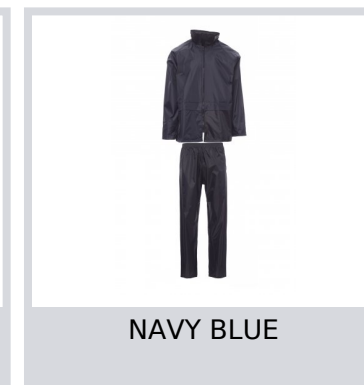

SET-NYLON

000357-0093

Rain suit. Jacket with zip, foldaway hood, straight sleeves, back mesh. Trousers with elasticated waist and two pockets. Single front with zip.

Composition: 100% PU COATED POLYESTER

Appearance: PU COATED POLYESTER TAFFETA 300D

Weight: 170 GR/MQ

Sizes: M-L-XL-XXL

Packaging: 1/20

MADE IN: MADE IN CHINA

HS CODE: 62032310

Colors

Washing instructions

Certifications

Size Guide

International Sizes	XXS		XS		S		M		L		XL		XXL		3XL		4XL		5XL	
IT - DE	36	38	40	42	44	46	48	50	52	54	56	58	60	62	64	66	68	70	72	74
FR - ES	32	34	36	38	40	42	44	46	48	50	52	54	56	58	60	62	64	66	68	70
UK	29	30	31	33	34	36	38	39	41	42	44	46	47	48	50	52	53	55	56	58
(G) - cm	37	37	38	38	39	39	40	40	41	41	42,5	42,5	44	44	45	45	46	46	47	47
(G) - in	14½	14½	15	15	15½	15½	15¾	15¾	16	16	16¾	16¾	17¼	17¼	17¾	17¾	18	18	18½	18½
(A) - cm	72	76	80	84	88	92	96	100	104	108	112	116	120	124	128	132	136	140	144	148
(A) - in	28	30	31	33	34	36	38	39	41	42	44	46	47	48	50	52	53	55	56	58
(B) - cm	64	68	72	74	76	80	84	88	92	96	100	104	108	112	116	120	124	128	132	136
(B) - in	25	27	28	29	30	32	33	34	36	38	40	41	43	45	46	48	49	51	52	54
(C) - cm	80	84	88	90	92	96	100	104	108	112	116	120	124	128	132	136	140	144	148	152
(C) - in	31	33	34	35	36	38	39	41	42	44	46	47	49	50	52	53	55	56	58	59
(D) - cm	82	82	84	84	85	85	86	86	87	87	88	88	88	88	88	88	89	89	89	89
(D) - in	32	32	33	33	33	33	33	33	34	34	34	34	34	34	34	34	35	35	35	35
(E) - cm	170/181				175/187				175/189											
(E) - in	67/71				69/73				69/75