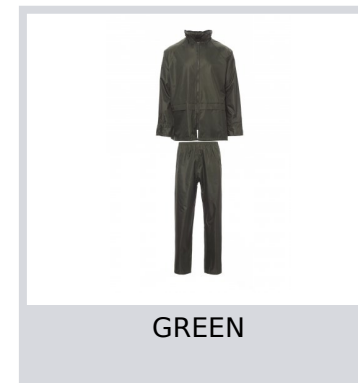

SET-NYLON

000357-0093

Rain suit. Jacket with zip, foldaway hood, straight sleeves, back mesh. Trousers with elasticated waist and two pockets. Single front with zip.

Composition: 100% PU COATED POLYESTER

Appearance: PU COATED POLYESTER TAFFETA 300D

Weight: 170 GR/MQ

Sizes: M-L-XL-XXL

Packaging: 1/20

MADE IN: MADE IN CHINA

HS CODE: 62032310

Colors

Washing instructions

Certifications

Size Guide

International Sizes	XXS		XS		S		M		L		XL		XXL		3XL		4XL		5XL	
IT - DE	36	38	40	42	44	46	48	50	52	54	56	58	60	62	64	66	68	70	72	74
FR - ES	32	34	36	38	40	42	44	46	48	50	52	54	56	58	60	62	64	66	68	70
UK	29	30	31	33	34	36	38	39	41	42	44	46	47	48	50	52	53	55	56	58
(G) - cm	37	37	38	38	39	39	40	40	41	41	42,5	42,5	44	44	45	45	46	46	47	47
(G) - in	14½	14½	15	15	15½	15½	15¾	15¾	16	16	16¾	16¾	17¼	17¼	17¾	17¾	18	18	18½	18½
(A) - cm	72	76	80	84	88	92	96	100	104	108	112	116	120	124	128	132	136	140	144	148
(A) - in	28	30	31	33	34	36	38	39	41	42	44	46	47	48	50	52	53	55	56	58
(B) - cm	64	68	72	74	76	80	84	88	92	96	100	104	108	112	116	120	124	128	132	136
(B) - in	25	27	28	29	30	32	33	34	36	38	40	41	43	45	46	48	49	51	52	54
(C) - cm	80	84	88	90	92	96	100	104	108	112	116	120	124	128	132	136	140	144	148	152
(C) - in	31	33	34	35	36	38	39	41	42	44	46	47	49	50	52	53	55	56	58	59
(D) - cm	82	82	84	84	85	85	86	86	87	87	88	88	88	88	88	88	89	89	89	89
(D) - in	32	32	33	33	33	33	33	33	34	34	34	34	34	34	34	34	35	35	35	35
(E) - cm	170/181				175/187				175/189											
(E) - in	67/71				69/73				69/75