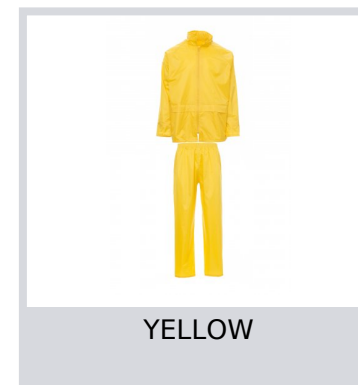

SET-NYLON

000357-0093

Rain suit. Jacket with zip, foldaway hood, straight sleeves, back mesh. Trousers with elasticated waist and two pockets. Single front with zip.

Composition: 100% PU COATED POLYESTER

Appearance: PU COATED POLYESTER TAFFETA 300D

Weight: 170 GR/MQ

Sizes: M-L-XL-XXL

Packaging: 1/20

MADE IN: MADE IN CHINA

HS CODE: 62032310

Colors

Washing instructions

Certifications

Size Guide

International Sizes	XXS		XS		S		M		L		XL		XXL		3XL		4XL		5XL	
IT - DE	36	38	40	42	44	46	48	50	52	54	56	58	60	62	64	66	68	70	72	74
FR - ES	32	34	36	38	40	42	44	46	48	50	52	54	56	58	60	62	64	66	68	70
UK	29	30	31	33	34	36	38	39	41	42	44	46	47	48	50	52	53	55	56	58
(G) - cm	37	37	38	38	39	39	40	40	41	41	42,5	42,5	44	44	45	45	46	46	47	47
(G) - in	14½	14½	15	15	15½	15½	15¾	15¾	16	16	16¾	16¾	17¼	17¼	17¾	17¾	18	18	18½	18½
(A) - cm	72	76	80	84	88	92	96	100	104	108	112	116	120	124	128	132	136	140	144	148
(A) - in	28	30	31	33	34	36	38	39	41	42	44	46	47	48	50	52	53	55	56	58
(B) - cm	64	68	72	74	76	80	84	88	92	96	100	104	108	112	116	120	124	128	132	136
(B) - in	25	27	28	29	30	32	33	34	36	38	40	41	43	45	46	48	49	51	52	54
(C) - cm	80	84	88	90	92	96	100	104	108	112	116	120	124	128	132	136	140	144	148	152
(C) - in	31	33	34	35	36	38	39	41	42	44	46	47	49	50	52	53	55	56	58	59
(D) - cm	82	82	84	84	85	85	86	86	87	87	88	88	88	88	88	88	89	89	89	89
(D) - in	32	32	33	33	33	33	33	33	34	34	34	34	34	34	34	34	35	35	35	35
(E) - cm	170/181				175/187				175/189											
(E) - in	67/71				69/73				69/75