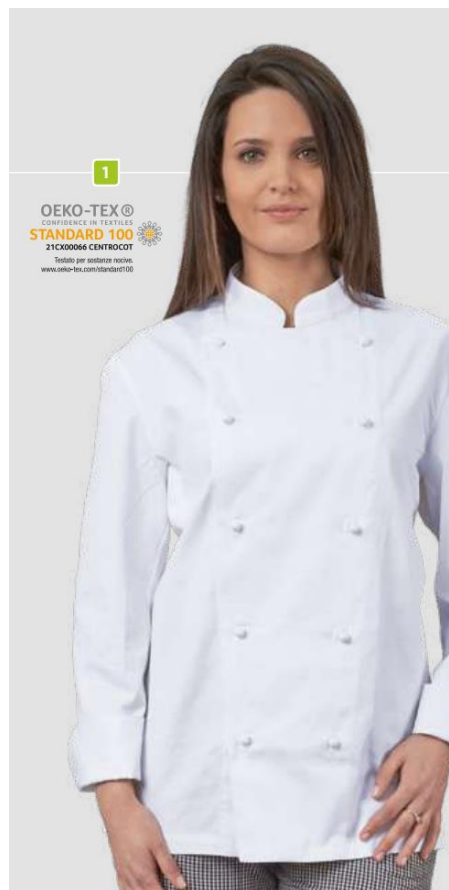

STEP ONE SELECTION

GIACCA CHEF ART.68SE0314

GIACCA CHEF UNISEX / UNISEX CHEF JACKET

Tessuto / Fabric

100% Cotone / Cotton
190 gr/m²

Taglie / Sizes

2XS - 4XL

Colori / Colours

Bianco / White **0001**

Confezione da 5 pezzi / Pack 5 pcs